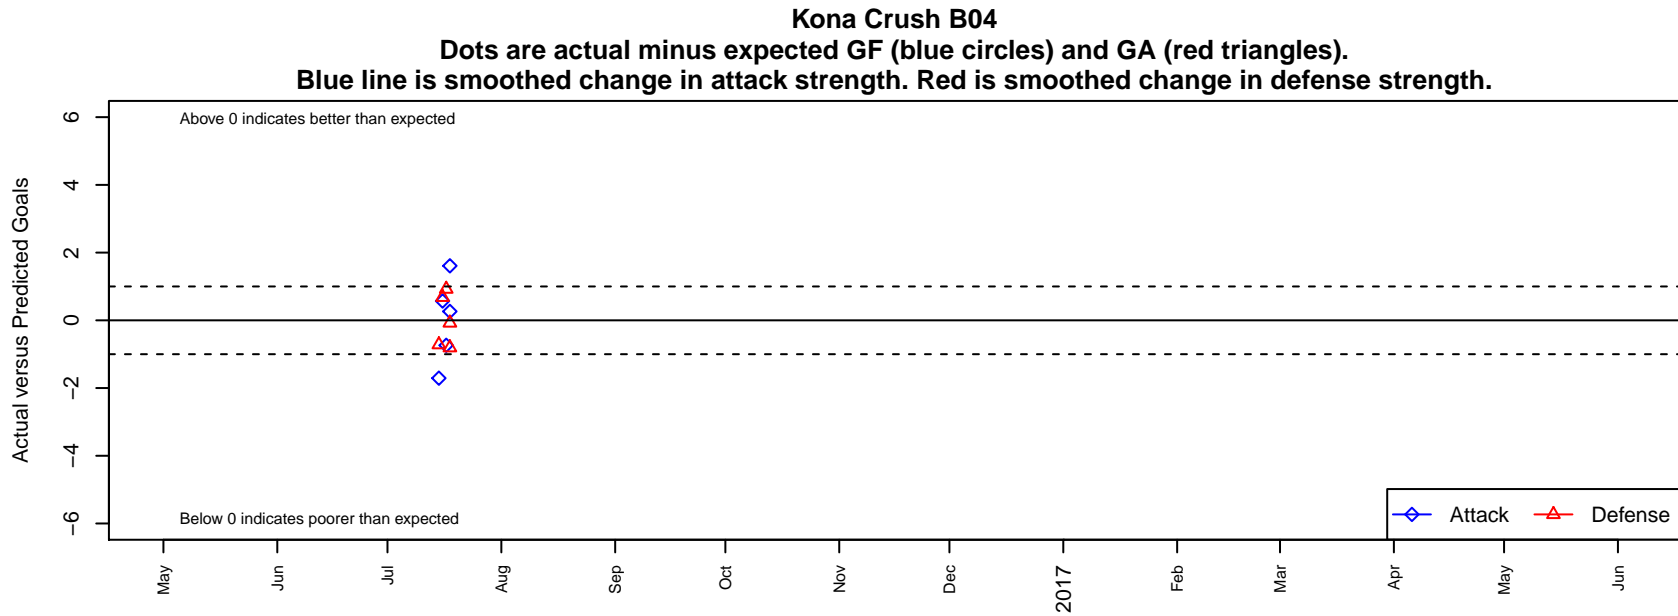

# Kona Crush B04

, HI  
B04 total strength=1244  
attack=5.39 defense=4.04

alt names used:  
KONA CRUSH KSCA 04 BOYS (HI)

Venues played:  
2016 Nike Crossfire Challenge Gold Group U13

<b>date</b>	<b>home</b>		<b>away</b>		<b>venue</b>	<b>pred.home</b>	<b>pred.away</b>
2016-07-18	Kona Crush B04	4	WPFC Black B04	2	2016 Nike Crossfire Challenge Gold Group	2.39	1.19
2016-07-18	Kona Crush B04	2	ISC Gunners A White B04	1	2016 Nike Crossfire Challenge Gold Group	1.74	0.92
2016-07-17	ISC Gunners A White B04	0	Kona Crush B04	1	2016 Nike Crossfire Challenge Gold Group	0.92	1.74
2016-07-16	FPSC Fury Black B04	0	Kona Crush B04	2	2016 Nike Crossfire Challenge Gold Group	0.68	1.43
2016-07-15	Kona Crush B04	2	Crossfire Premier B B04	1	2016 Nike Crossfire Challenge Gold Group	3.71	0.28